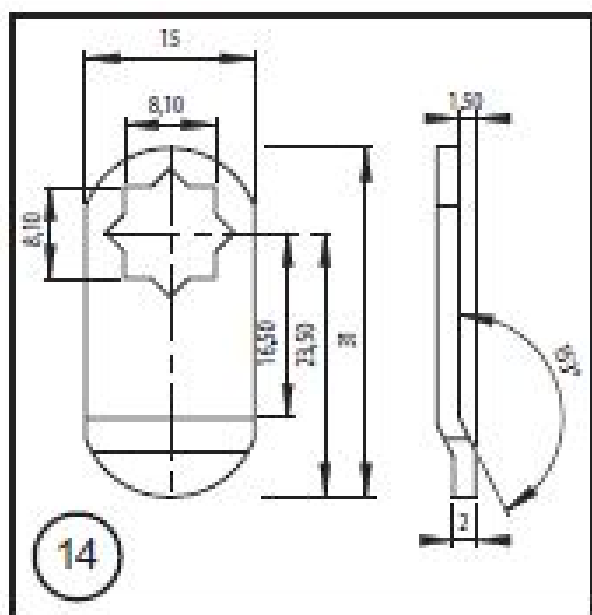

PRODUCT SHEET

Description:

Cam No. 14 For 1900 Series, Cranked 3,5mm, 23,5mm C/E

Item number:

14.04.254-0

Units	Box	Carton	HS Code	Barcode
Pcs.			8301600090	 5704866040822

SISO A/S

Mileparken 11
DK-2740 Skovlunde
Denmark
VAT: DK 24786013